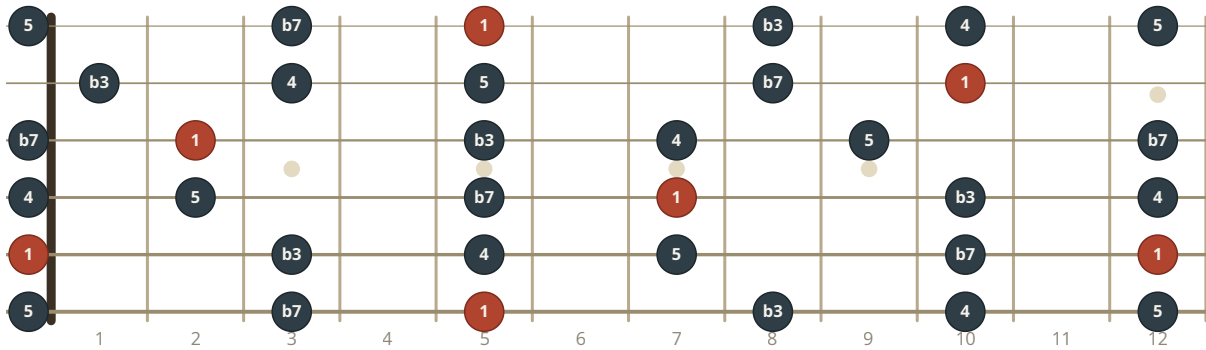

A minor pentatonic

Notes: A · C · D · E · G | Tuning: Standard (E A D G B E)

FRETBOARD

NOTATION & TABLATURE

Musical notation and guitar tablature for the A minor pentatonic scale. The notation is in 4/4 time, starting with a treble clef and a key signature of one flat. The scale is written as a sequence of eighth notes: A2, C3, D3, E3, G3. The tablature shows the fret numbers for each string: 0-3-0-3-0-2-0-2-1-3-0-3.